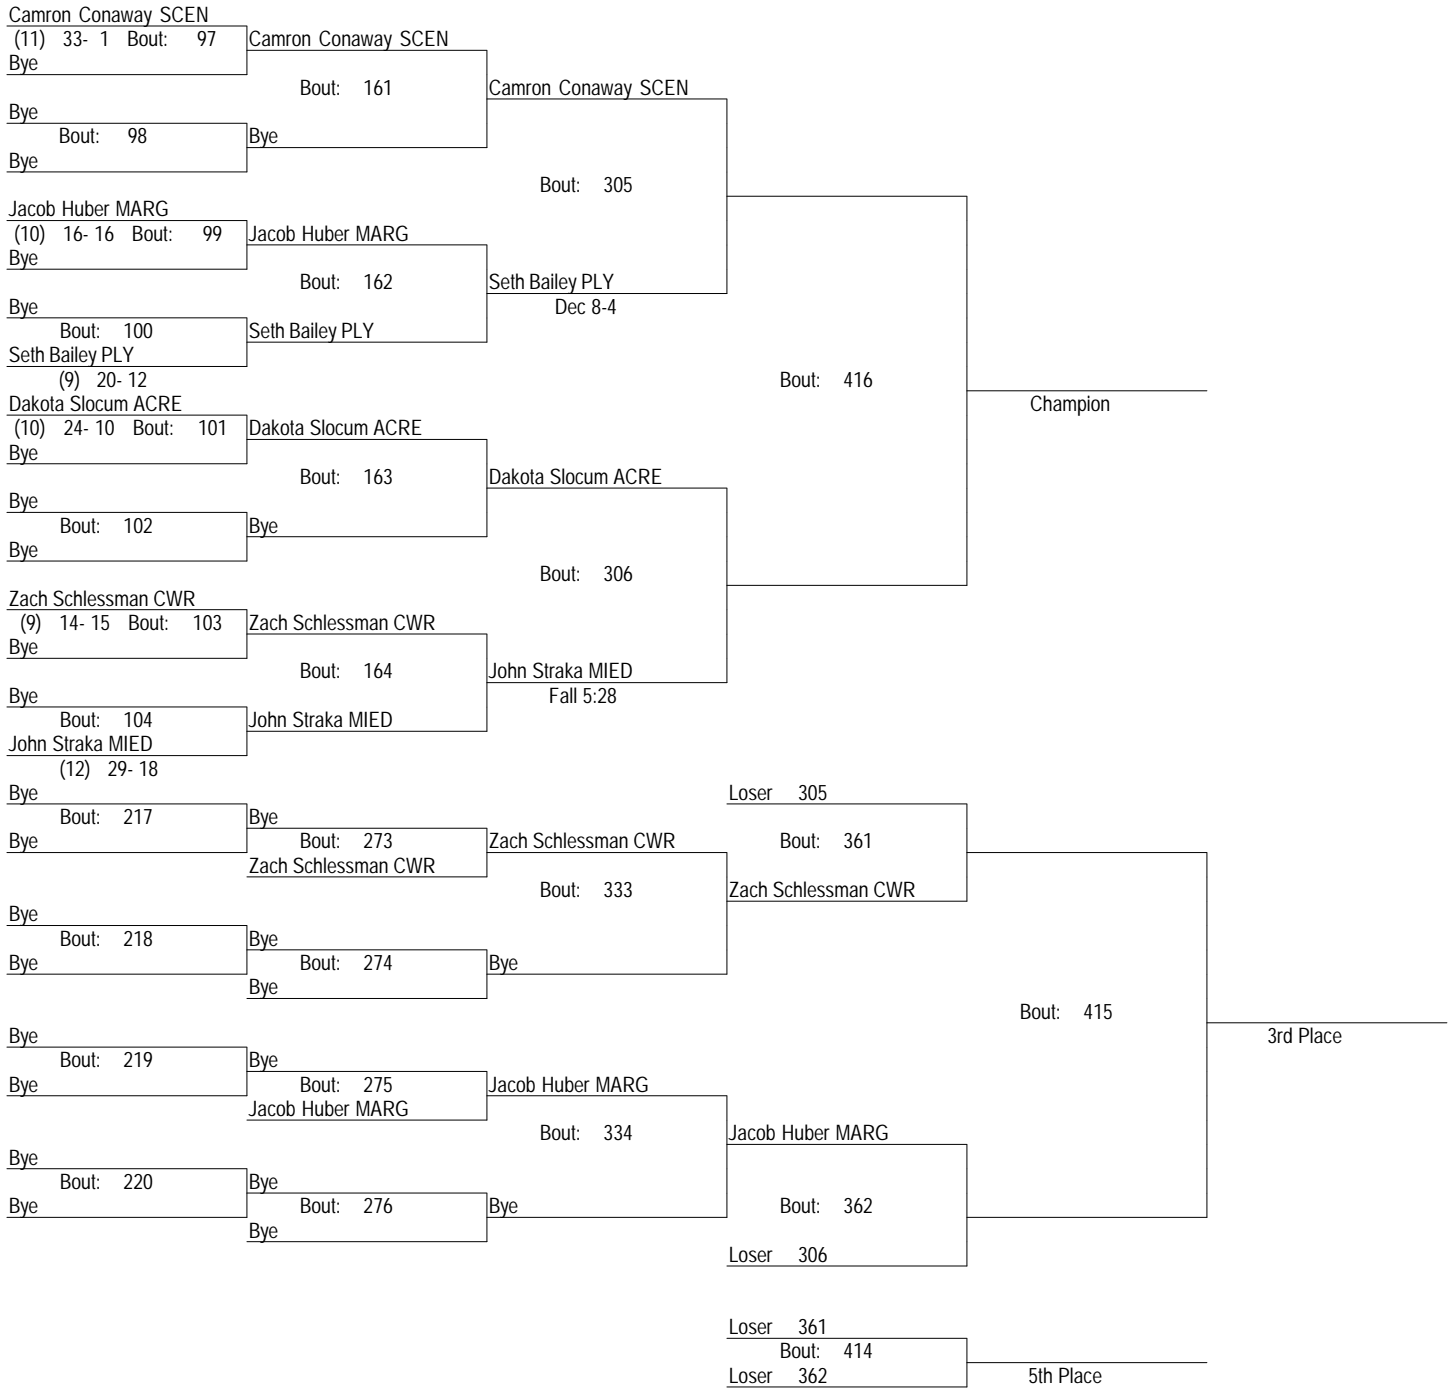

120

Sectional Wrestling Tournament

2/27/15-2/28/15

126

Sectional Wrestling Tournament

2/27/15-2/28/15

132

Sectional Wrestling Tournament

2/27/15-2/28/15

138

Sectional Wrestling Tournament

2/27/15-2/28/15

145

Sectional Wrestling Tournament

2/27/15-2/28/15

152

Sectional Wrestling Tournament

2/27/15-2/28/15

160

Sectional Wrestling Tournament

2/27/15-2/28/15

170

Sectional Wrestling Tournament

2/27/15-2/28/15

182

Sectional Wrestling Tournament

2/27/15-2/28/15

220

Sectional Wrestling Tournament

2/27/15-2/28/15

285