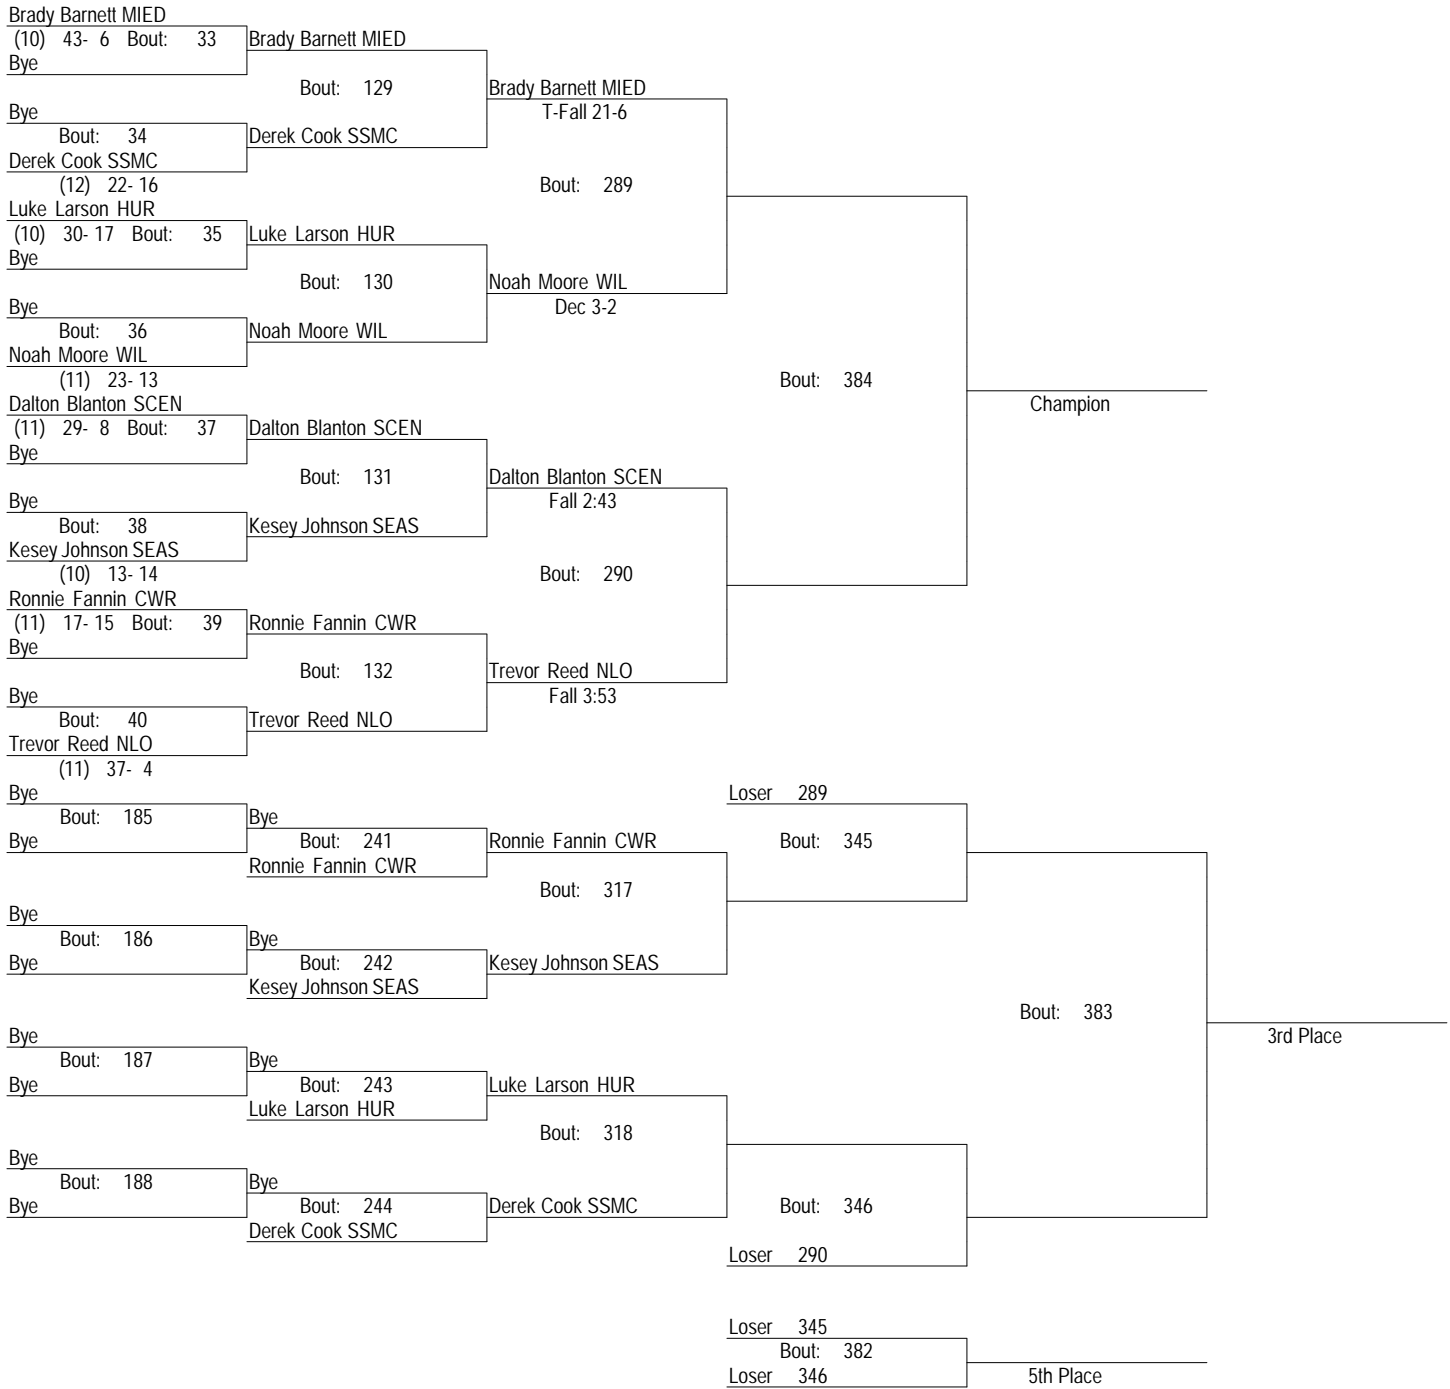

Sectional Wrestling Tournament

2/27/15-2/28/15

106

Sectional Wrestling Tournament

2/27/15-2/28/15

113

Sectional Wrestling Tournament

2/27/15-2/28/15

120

Sectional Wrestling Tournament

2/27/15-2/28/15

126

Sectional Wrestling Tournament

2/27/15-2/28/15

132

Sectional Wrestling Tournament

2/27/15-2/28/15

138

Sectional Wrestling Tournament

2/27/15-2/28/15

145

Sectional Wrestling Tournament

2/27/15-2/28/15

152

Sectional Wrestling Tournament

2/27/15-2/28/15

160

Sectional Wrestling Tournament

2/27/15-2/28/15

170

Sectional Wrestling Tournament

2/27/15-2/28/15