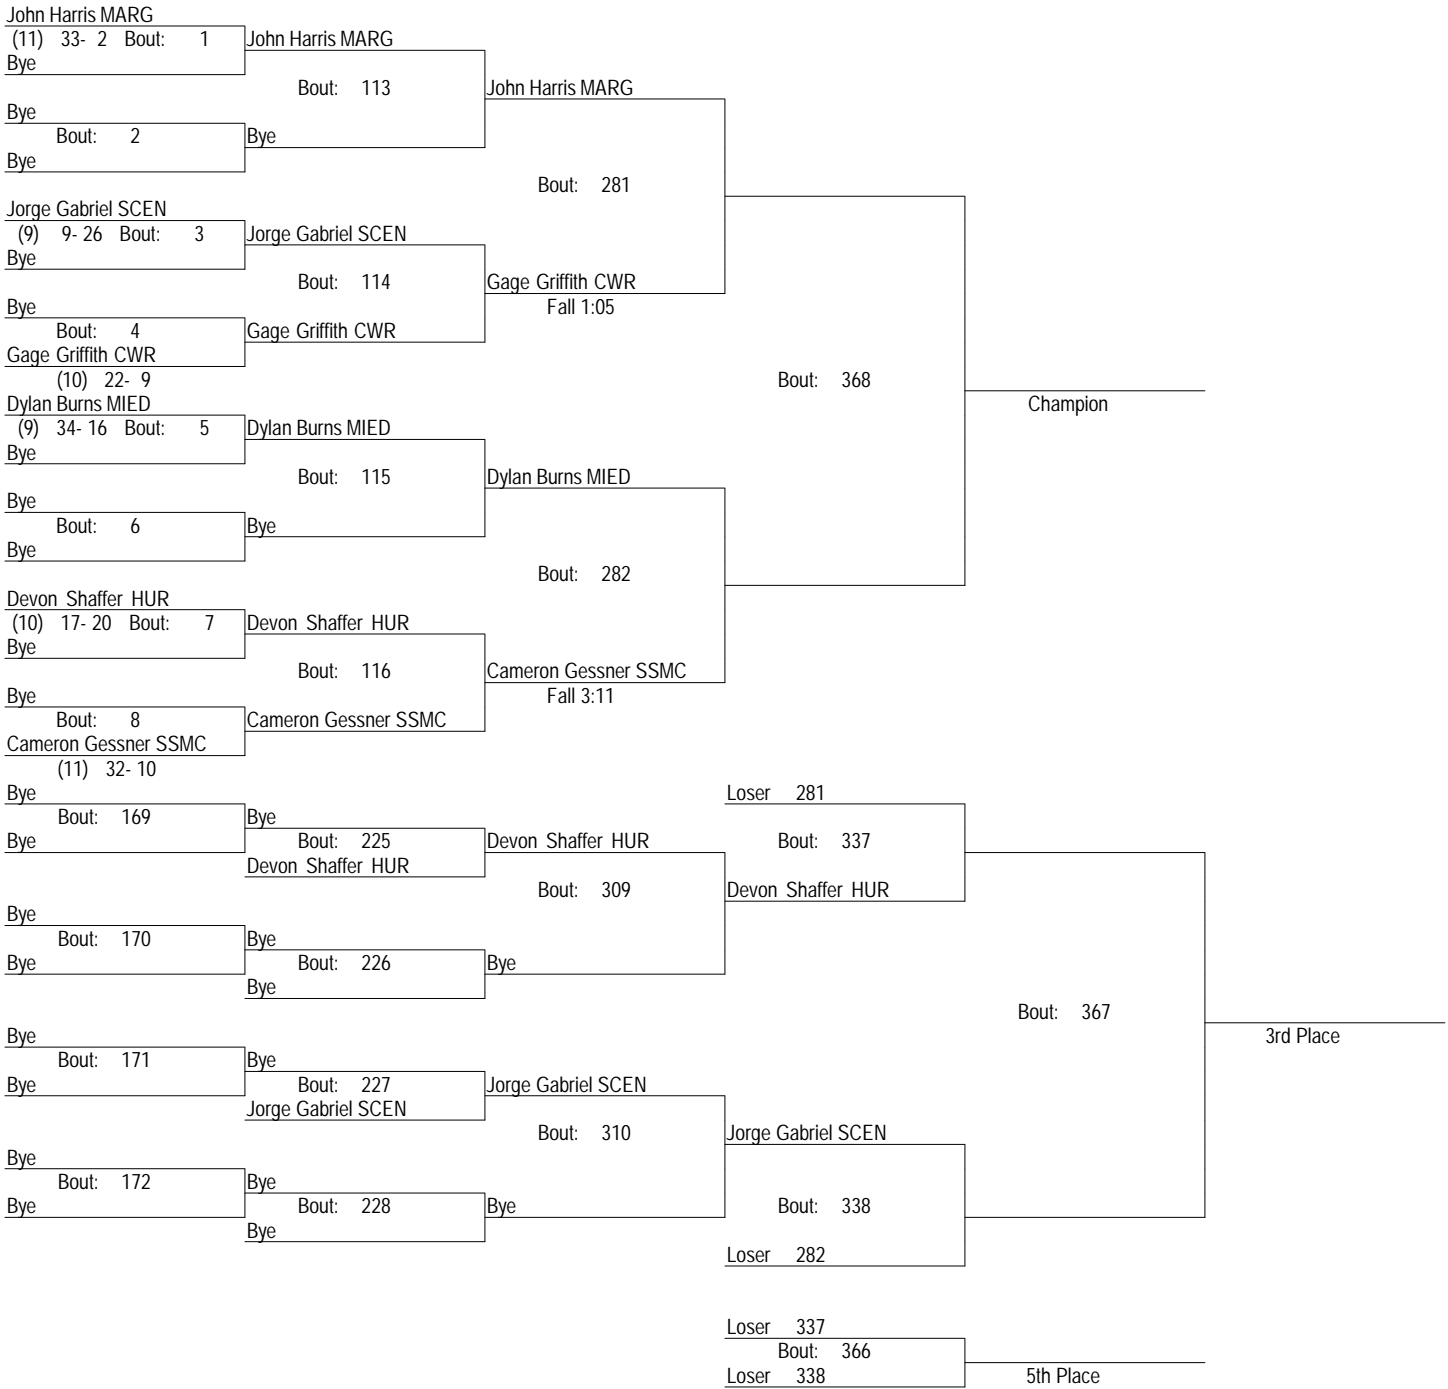

Sectional Wrestling Tournament

2/27/15-2/28/15

106

Sectional Wrestling Tournament

2/27/15-2/28/15

113

Sectional Wrestling Tournament

2/27/15-2/28/15

120

Sectional Wrestling Tournament

2/27/15-2/28/15

126

Sectional Wrestling Tournament

2/27/15-2/28/15

132

Sectional Wrestling Tournament

2/27/15-2/28/15

138

Sectional Wrestling Tournament

2/27/15-2/28/15

145

Sectional Wrestling Tournament

2/27/15-2/28/15

152

Sectional Wrestling Tournament

2/27/15-2/28/15

160

Sectional Wrestling Tournament

2/27/15-2/28/15

170

Sectional Wrestling Tournament

2/27/15-2/28/15