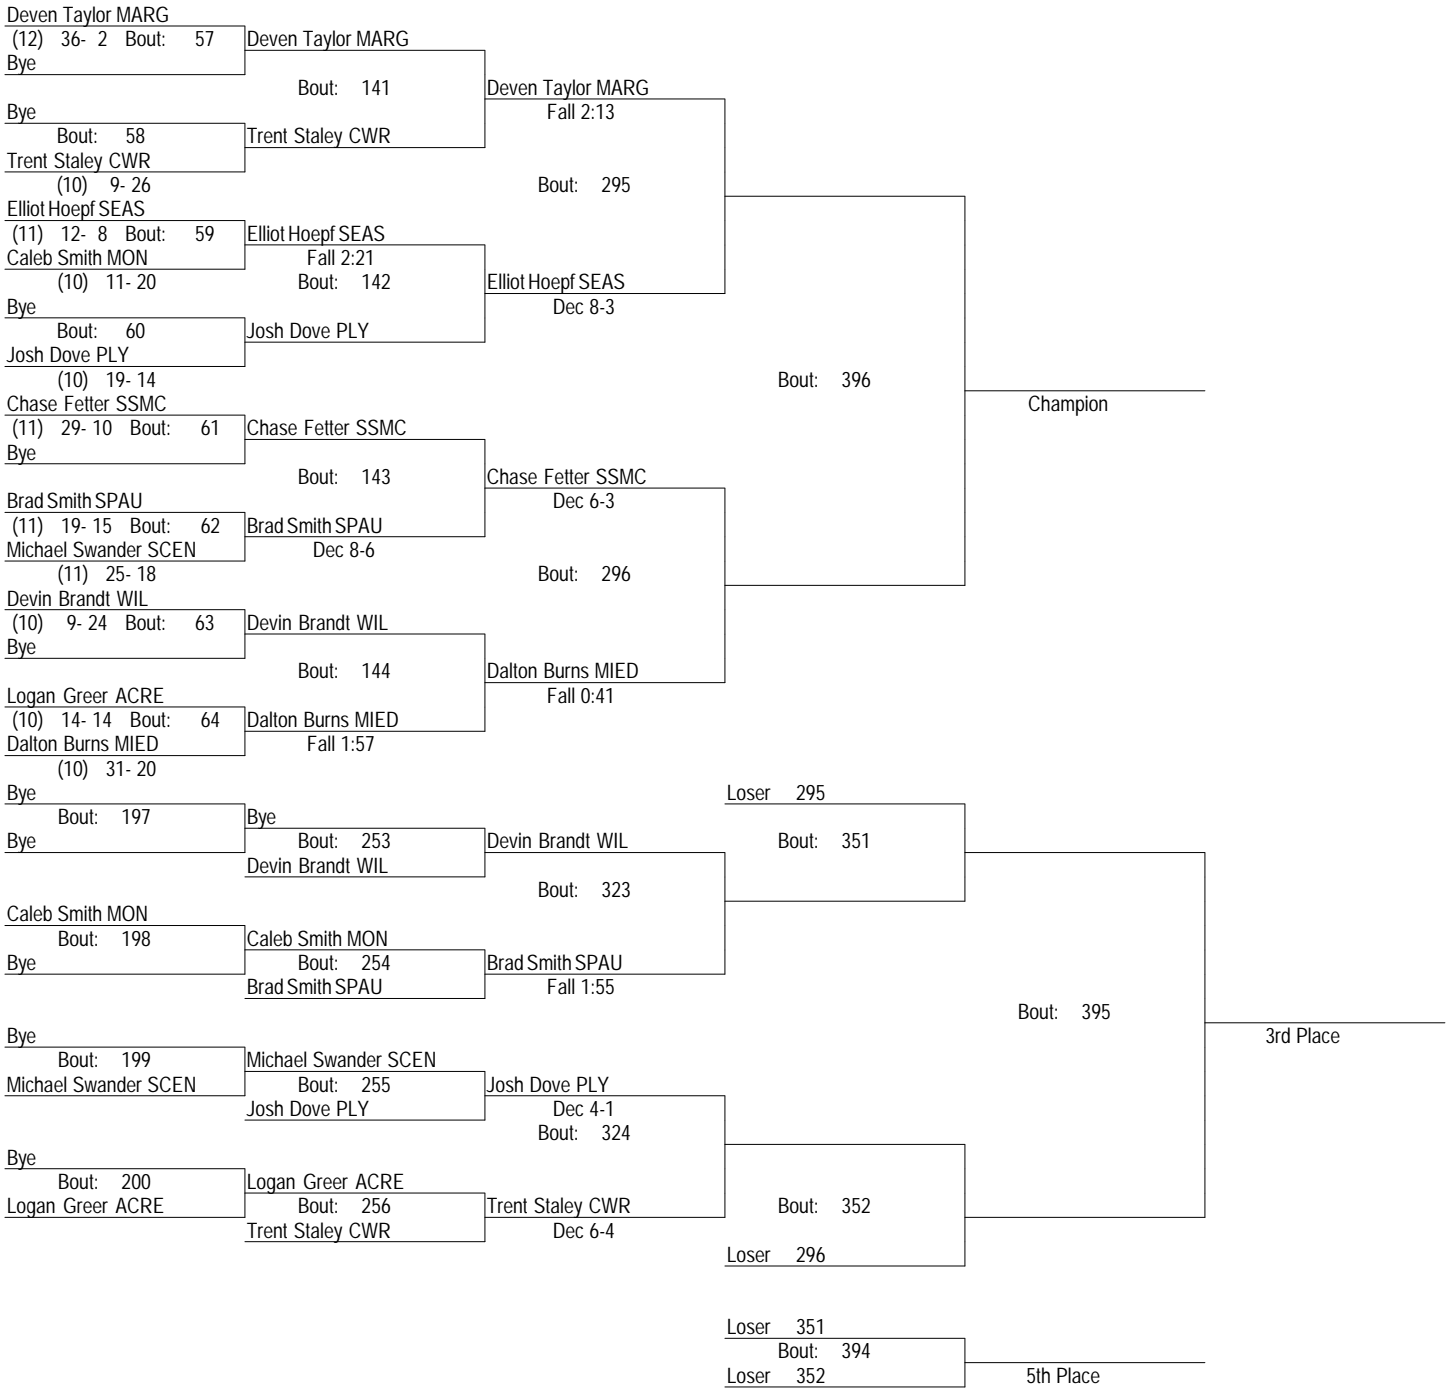

120

Sectional Wrestling Tournament

2/27/15-2/28/15

126

Sectional Wrestling Tournament

2/27/15-2/28/15

132

Sectional Wrestling Tournament

2/27/15-2/28/15

138

Sectional Wrestling Tournament

2/27/15-2/28/15

145

Sectional Wrestling Tournament

2/27/15-2/28/15

152

Sectional Wrestling Tournament

2/27/15-2/28/15

160

Sectional Wrestling Tournament

2/27/15-2/28/15

170

Sectional Wrestling Tournament

2/27/15-2/28/15

182

Sectional Wrestling Tournament

2/27/15-2/28/15

220

Sectional Wrestling Tournament

2/27/15-2/28/15

285