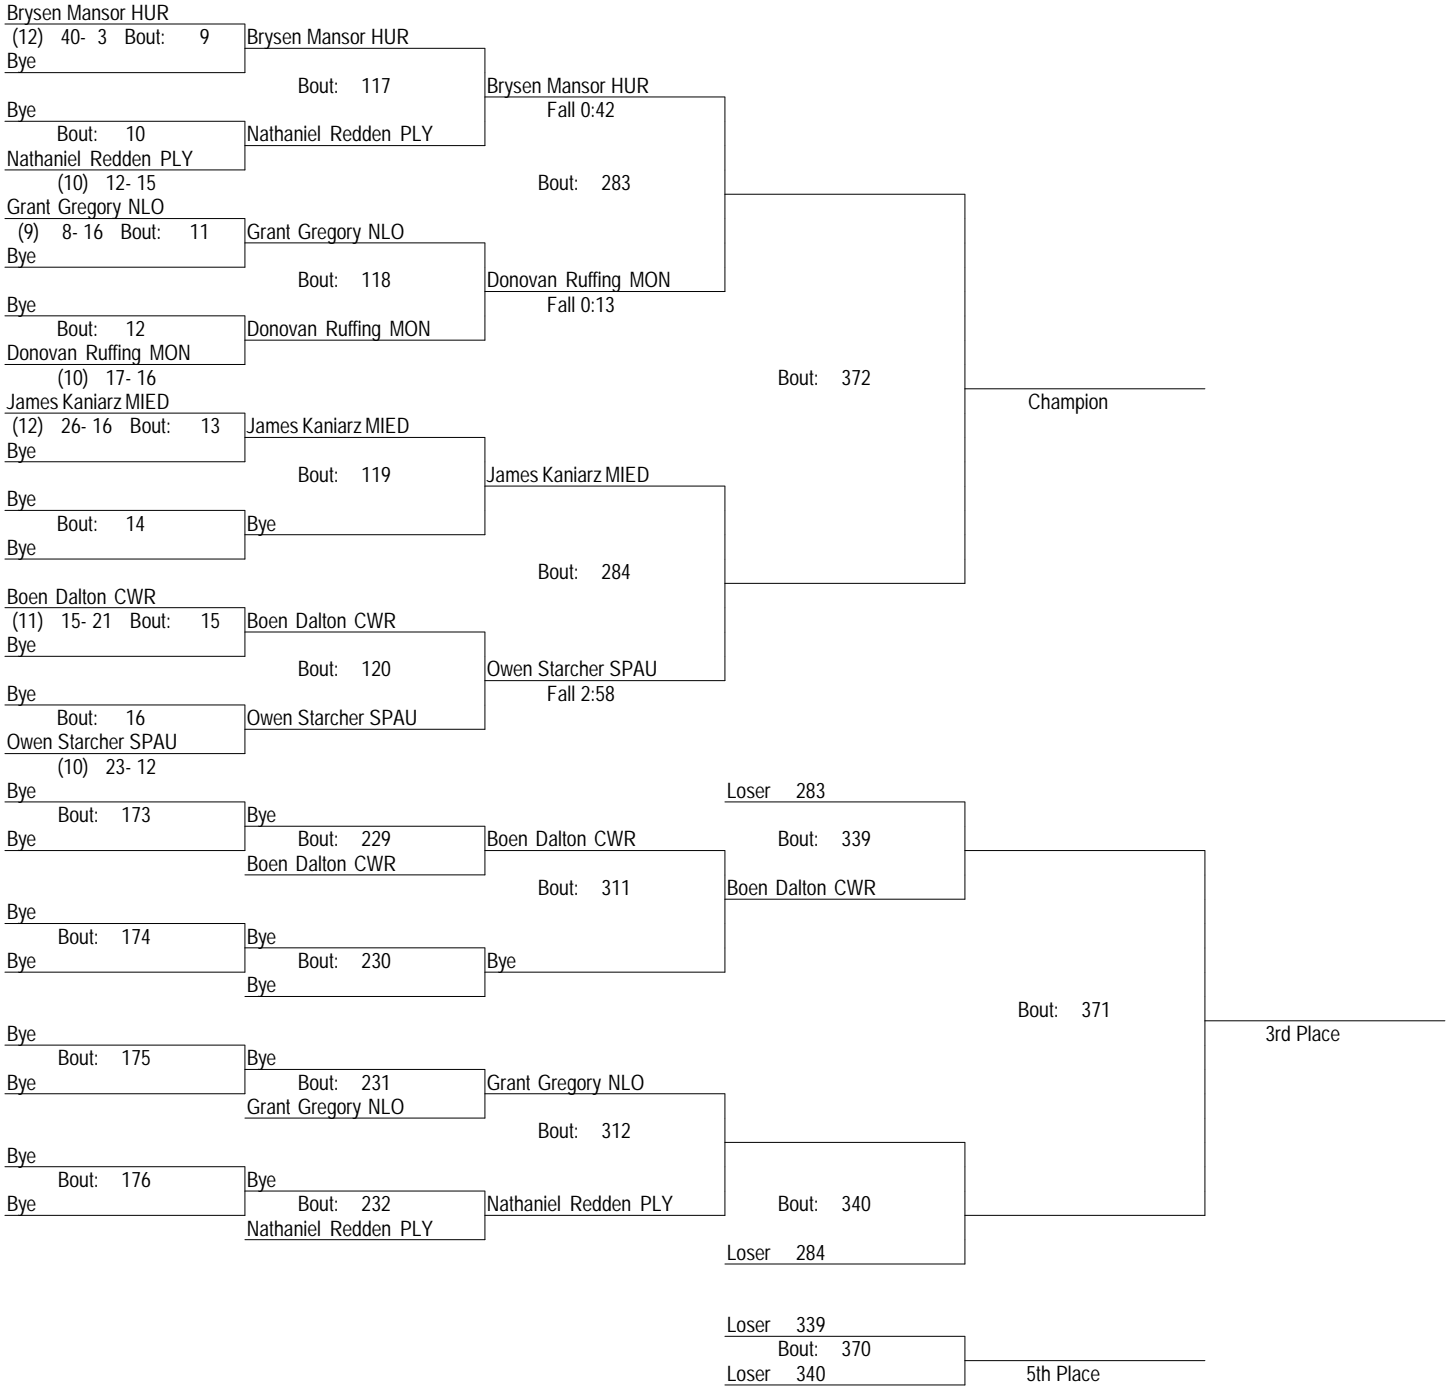

Sectional Wrestling Tournament

2/27/15-2/28/15

106

Sectional Wrestling Tournament

2/27/15-2/28/15

113

Sectional Wrestling Tournament

2/27/15-2/28/15

120

Sectional Wrestling Tournament

2/27/15-2/28/15

126

Sectional Wrestling Tournament

2/27/15-2/28/15

132

Sectional Wrestling Tournament

2/27/15-2/28/15

138

Sectional Wrestling Tournament

2/27/15-2/28/15

145

Sectional Wrestling Tournament

2/27/15-2/28/15

152

Sectional Wrestling Tournament

2/27/15-2/28/15

160

Sectional Wrestling Tournament

2/27/15-2/28/15

170

Sectional Wrestling Tournament

2/27/15-2/28/15