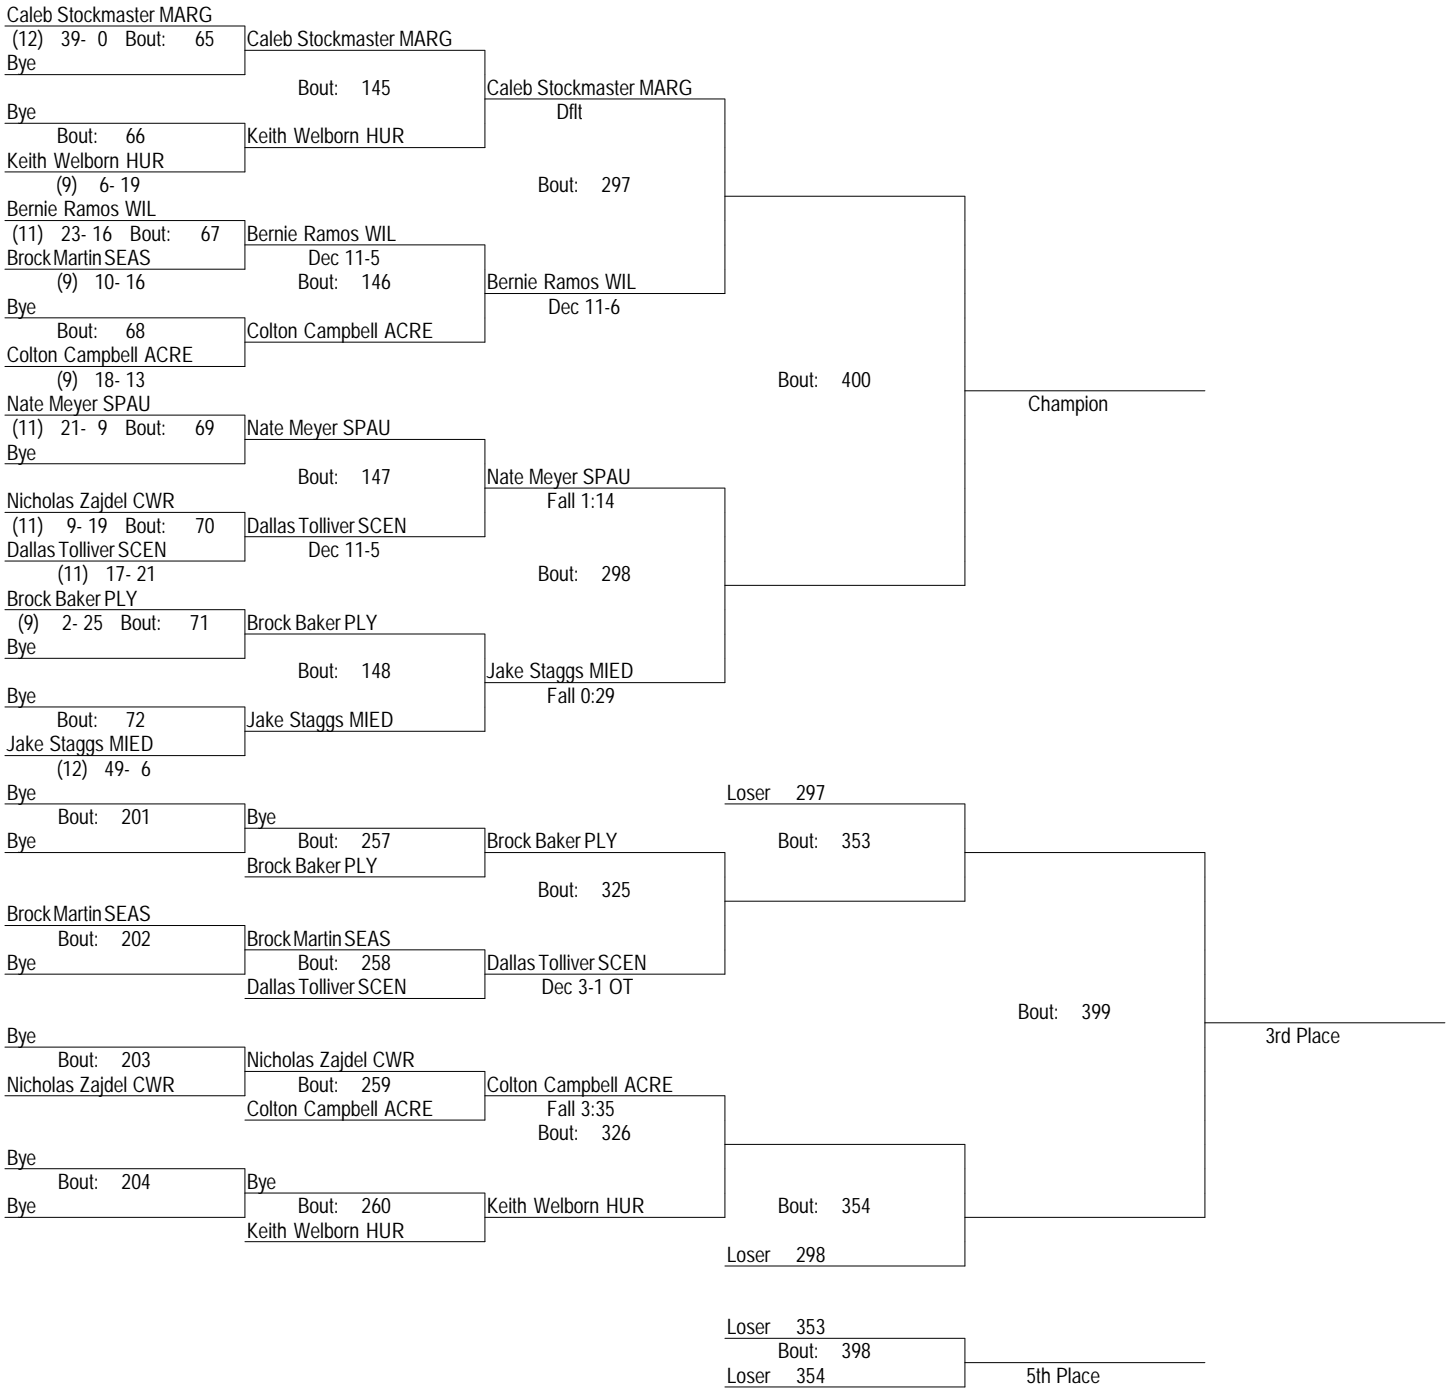

120

Sectional Wrestling Tournament

2/27/15-2/28/15

126

Sectional Wrestling Tournament

2/27/15-2/28/15

132

Sectional Wrestling Tournament

2/27/15-2/28/15

138

Sectional Wrestling Tournament

2/27/15-2/28/15

145

Sectional Wrestling Tournament

2/27/15-2/28/15

152

Sectional Wrestling Tournament

2/27/15-2/28/15

160

Sectional Wrestling Tournament

2/27/15-2/28/15

170

Sectional Wrestling Tournament

2/27/15-2/28/15

182

Sectional Wrestling Tournament

2/27/15-2/28/15

220

Sectional Wrestling Tournament

2/27/15-2/28/15

285