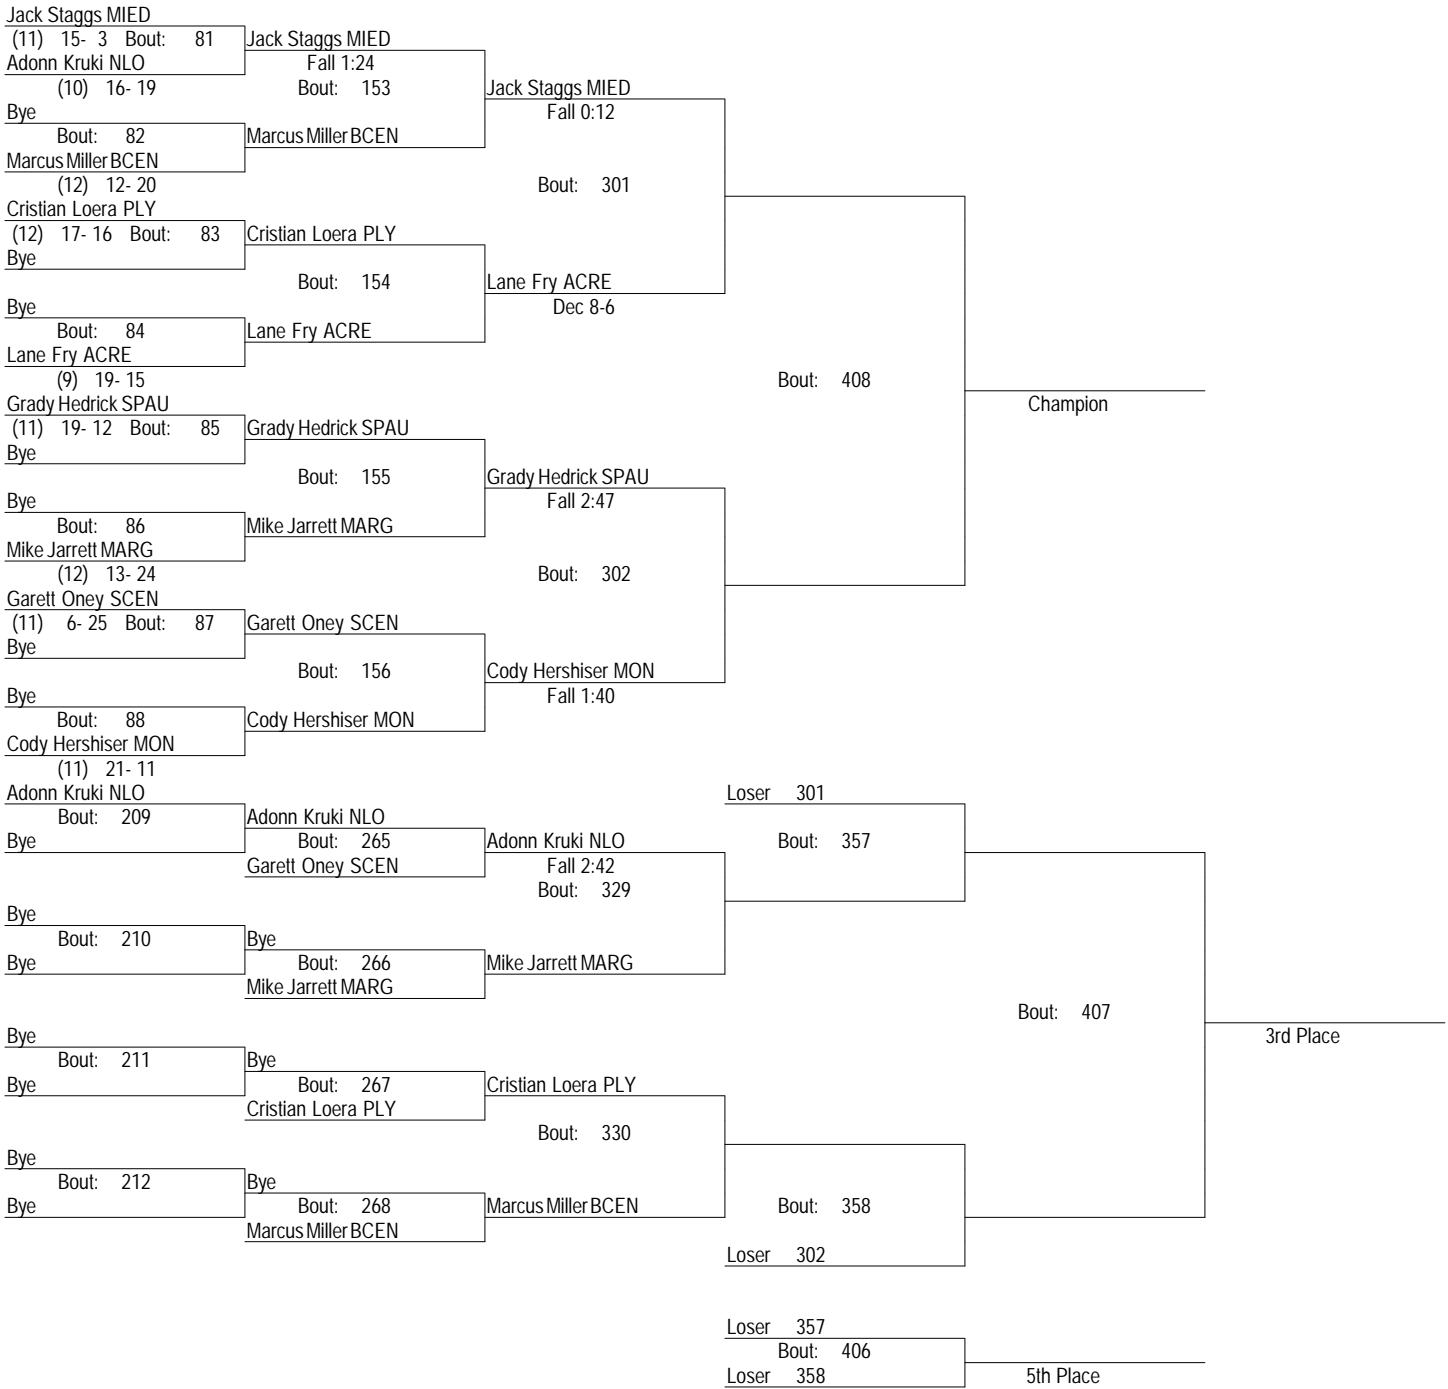

120

Sectional Wrestling Tournament

2/27/15-2/28/15

126

Sectional Wrestling Tournament

2/27/15-2/28/15

132

Sectional Wrestling Tournament

2/27/15-2/28/15

138

Sectional Wrestling Tournament

2/27/15-2/28/15

145

Sectional Wrestling Tournament

2/27/15-2/28/15

152

Sectional Wrestling Tournament

2/27/15-2/28/15

160

Sectional Wrestling Tournament

2/27/15-2/28/15

170

Sectional Wrestling Tournament

2/27/15-2/28/15

182

Sectional Wrestling Tournament

2/27/15-2/28/15

220

Sectional Wrestling Tournament

2/27/15-2/28/15

285