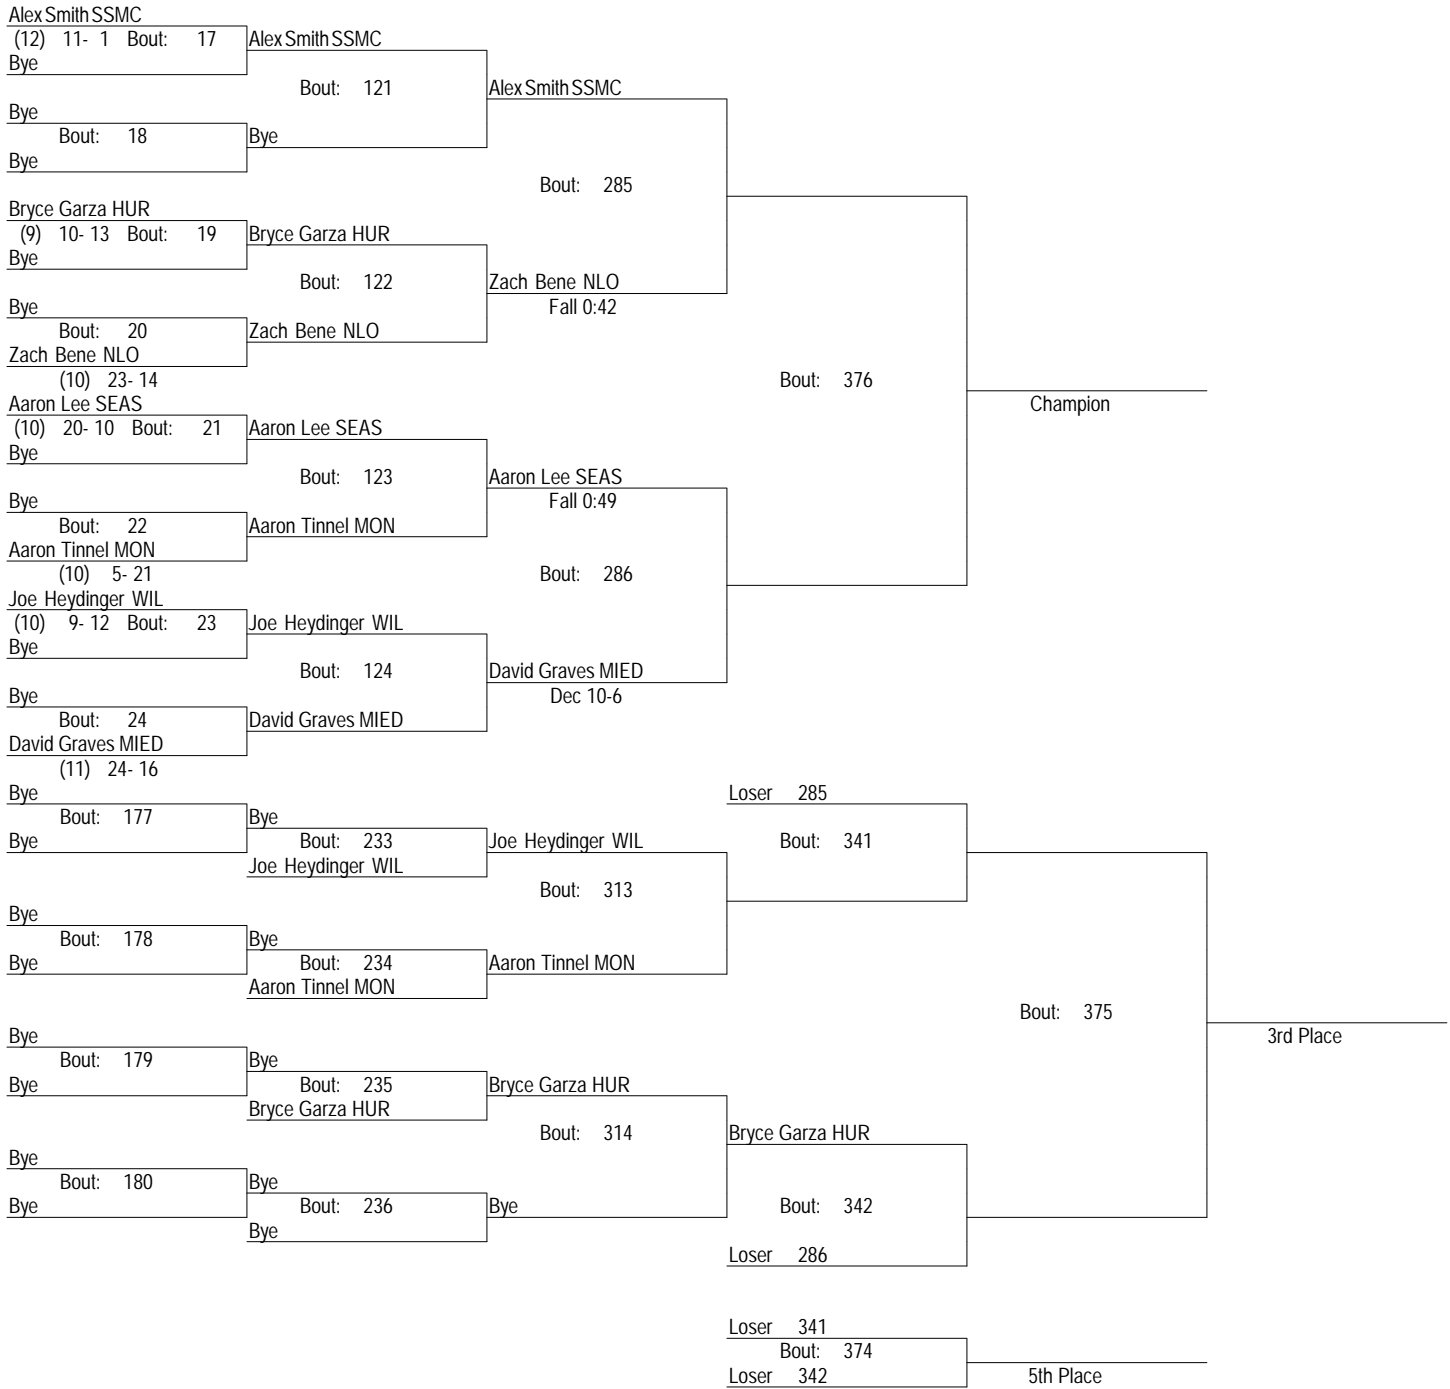

Sectional Wrestling Tournament

2/27/15-2/28/15

106

Sectional Wrestling Tournament

2/27/15-2/28/15

113

Sectional Wrestling Tournament

2/27/15-2/28/15

120

Sectional Wrestling Tournament

2/27/15-2/28/15

126

Sectional Wrestling Tournament

2/27/15-2/28/15

132

Sectional Wrestling Tournament

2/27/15-2/28/15

138

Sectional Wrestling Tournament

2/27/15-2/28/15

145

Sectional Wrestling Tournament

2/27/15-2/28/15

152

Sectional Wrestling Tournament

2/27/15-2/28/15

160

Sectional Wrestling Tournament

2/27/15-2/28/15

170

Sectional Wrestling Tournament

2/27/15-2/28/15