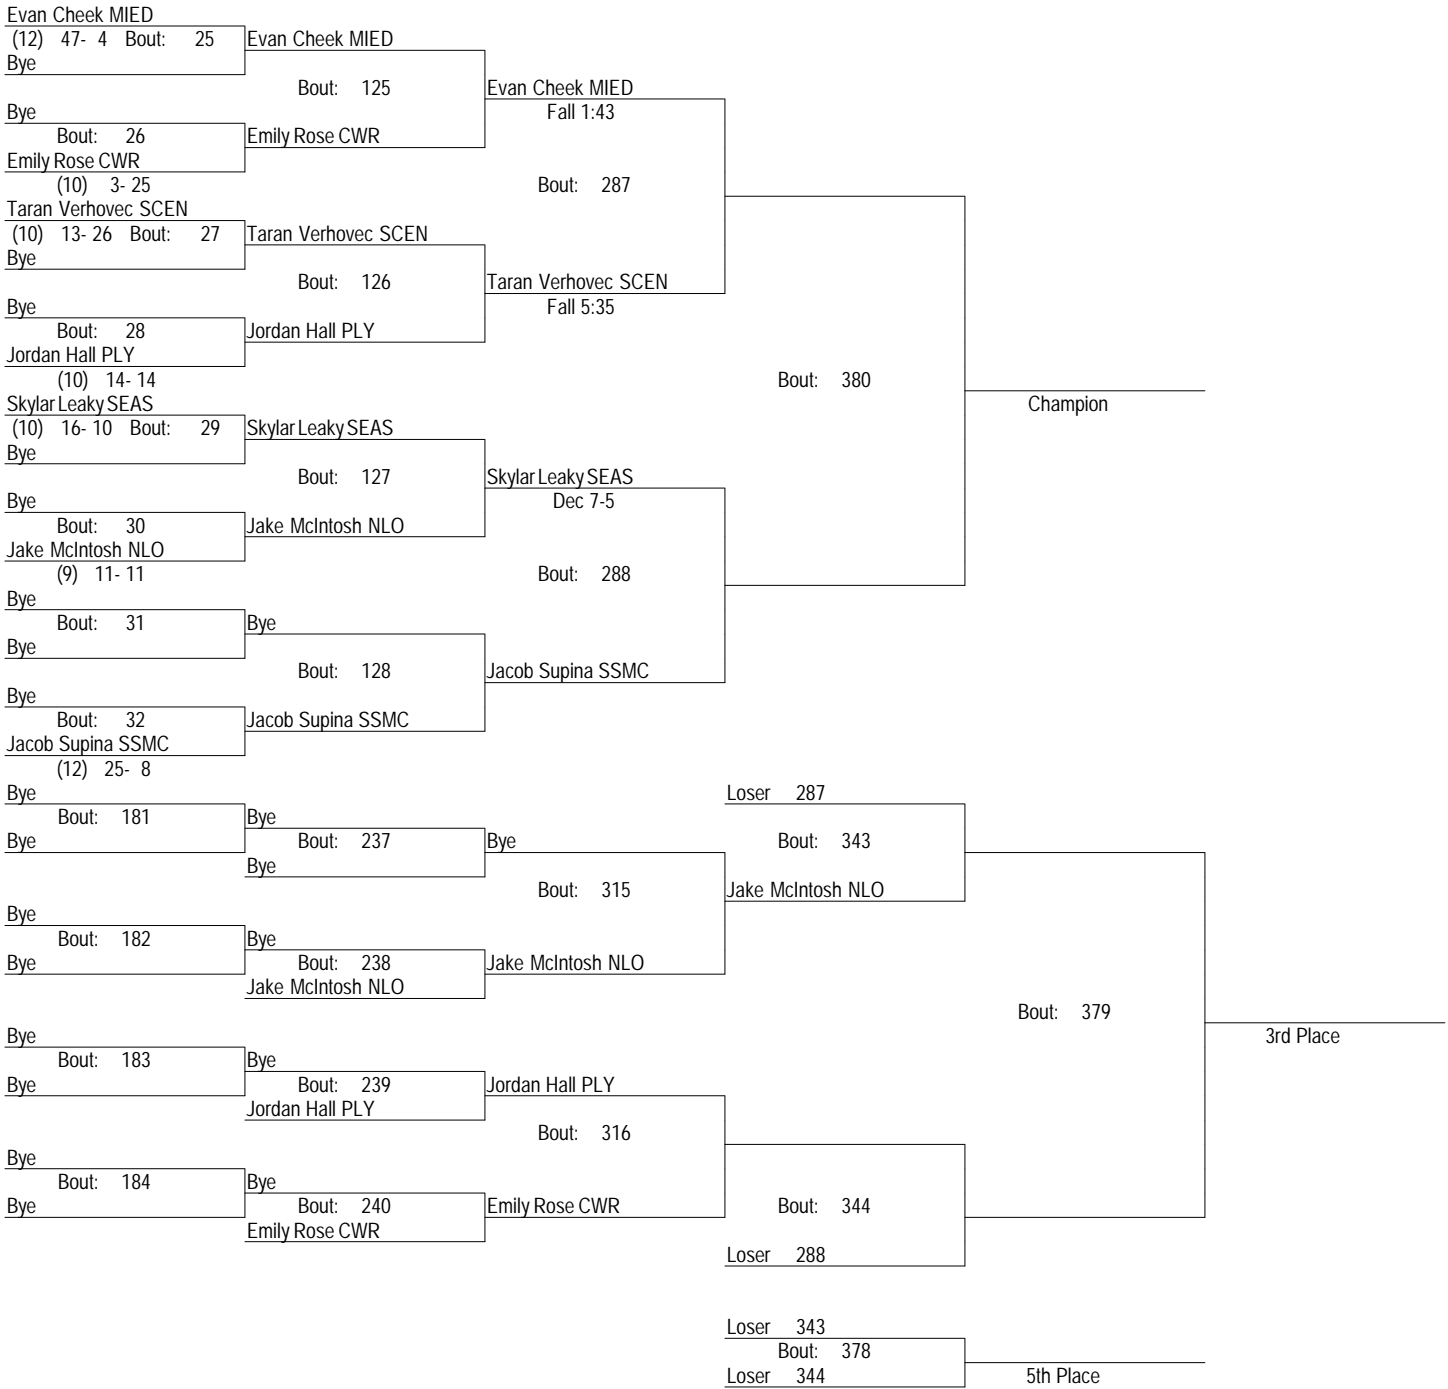

Sectional Wrestling Tournament

2/27/15-2/28/15

106

Sectional Wrestling Tournament

2/27/15-2/28/15

113

Sectional Wrestling Tournament

2/27/15-2/28/15

120

Sectional Wrestling Tournament

2/27/15-2/28/15

126

Sectional Wrestling Tournament

2/27/15-2/28/15

132

Sectional Wrestling Tournament

2/27/15-2/28/15

138

Sectional Wrestling Tournament

2/27/15-2/28/15

145

Sectional Wrestling Tournament

2/27/15-2/28/15

152

Sectional Wrestling Tournament

2/27/15-2/28/15

160

Sectional Wrestling Tournament

2/27/15-2/28/15

170

Sectional Wrestling Tournament

2/27/15-2/28/15