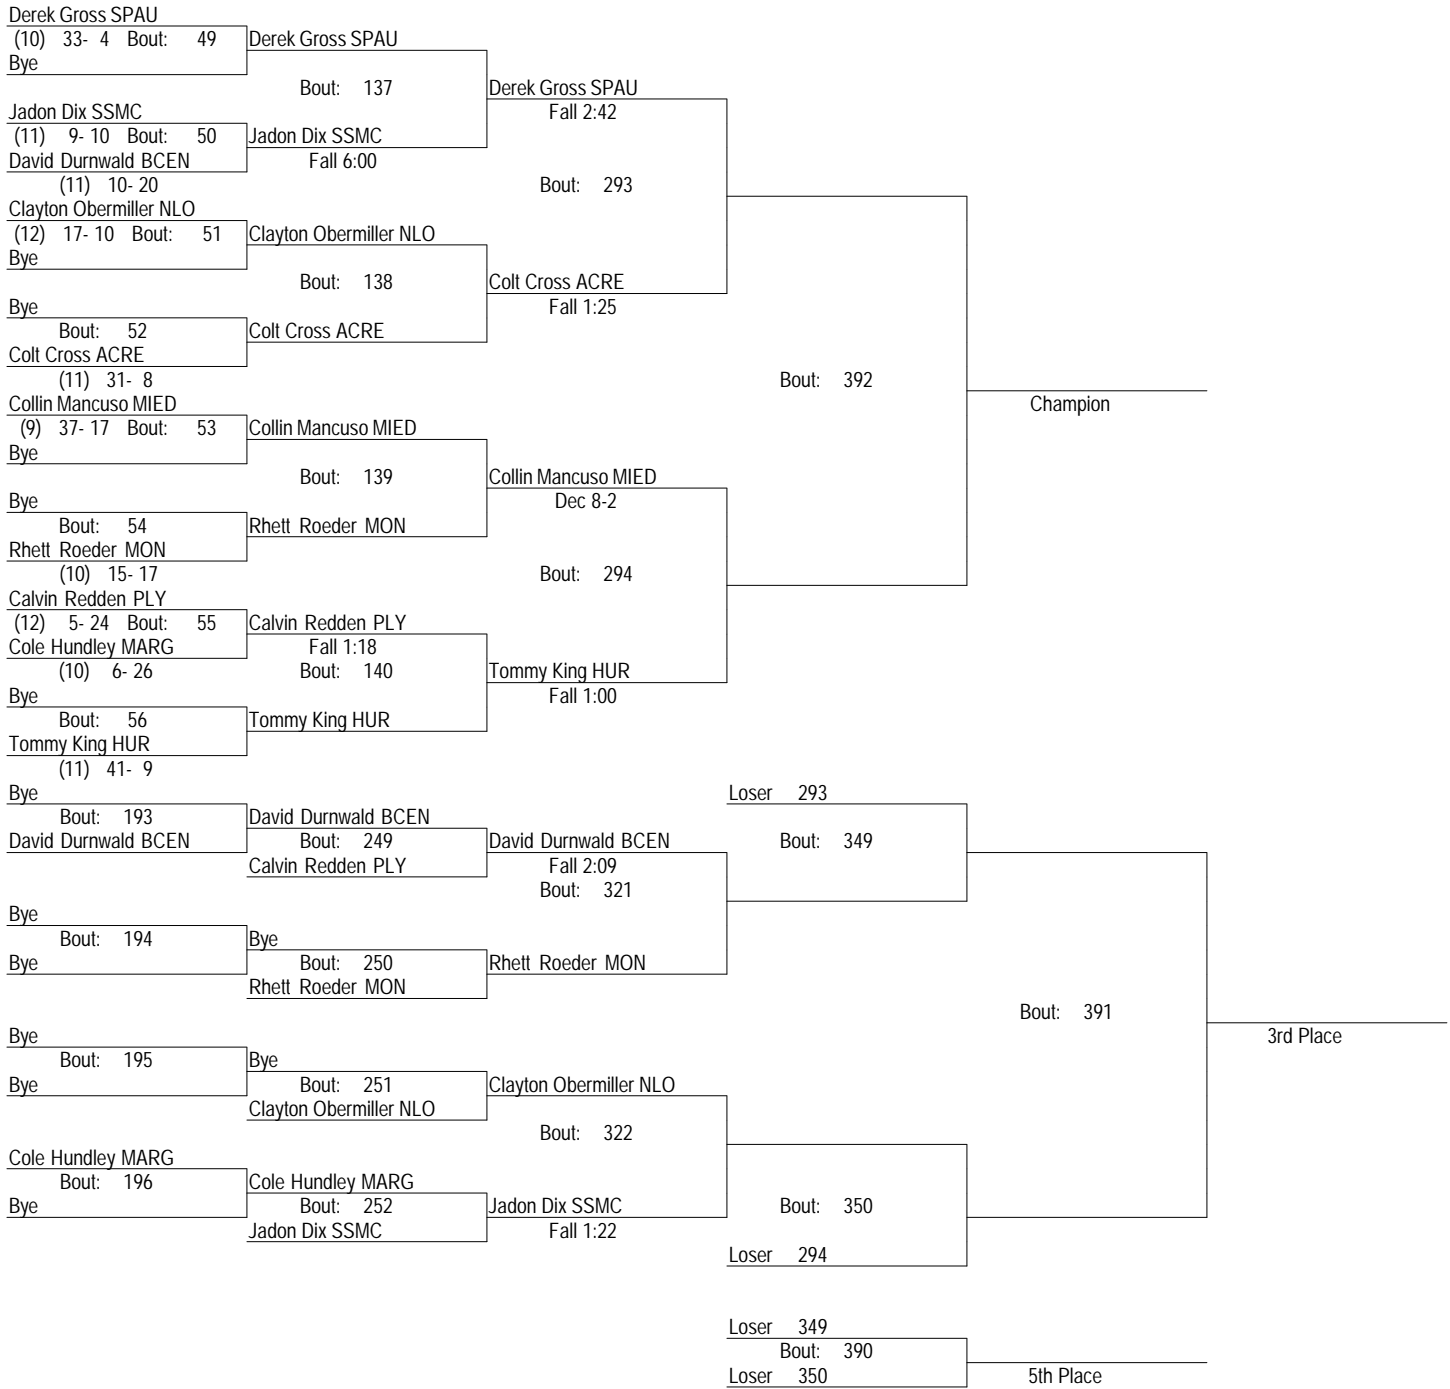

120

Sectional Wrestling Tournament

2/27/15-2/28/15

126

Sectional Wrestling Tournament

2/27/15-2/28/15

132

Sectional Wrestling Tournament

2/27/15-2/28/15

138

Sectional Wrestling Tournament

2/27/15-2/28/15

145

Sectional Wrestling Tournament

2/27/15-2/28/15

152

Sectional Wrestling Tournament

2/27/15-2/28/15

160

Sectional Wrestling Tournament

2/27/15-2/28/15

170

Sectional Wrestling Tournament

2/27/15-2/28/15

182

Sectional Wrestling Tournament

2/27/15-2/28/15

220

Sectional Wrestling Tournament

2/27/15-2/28/15

285