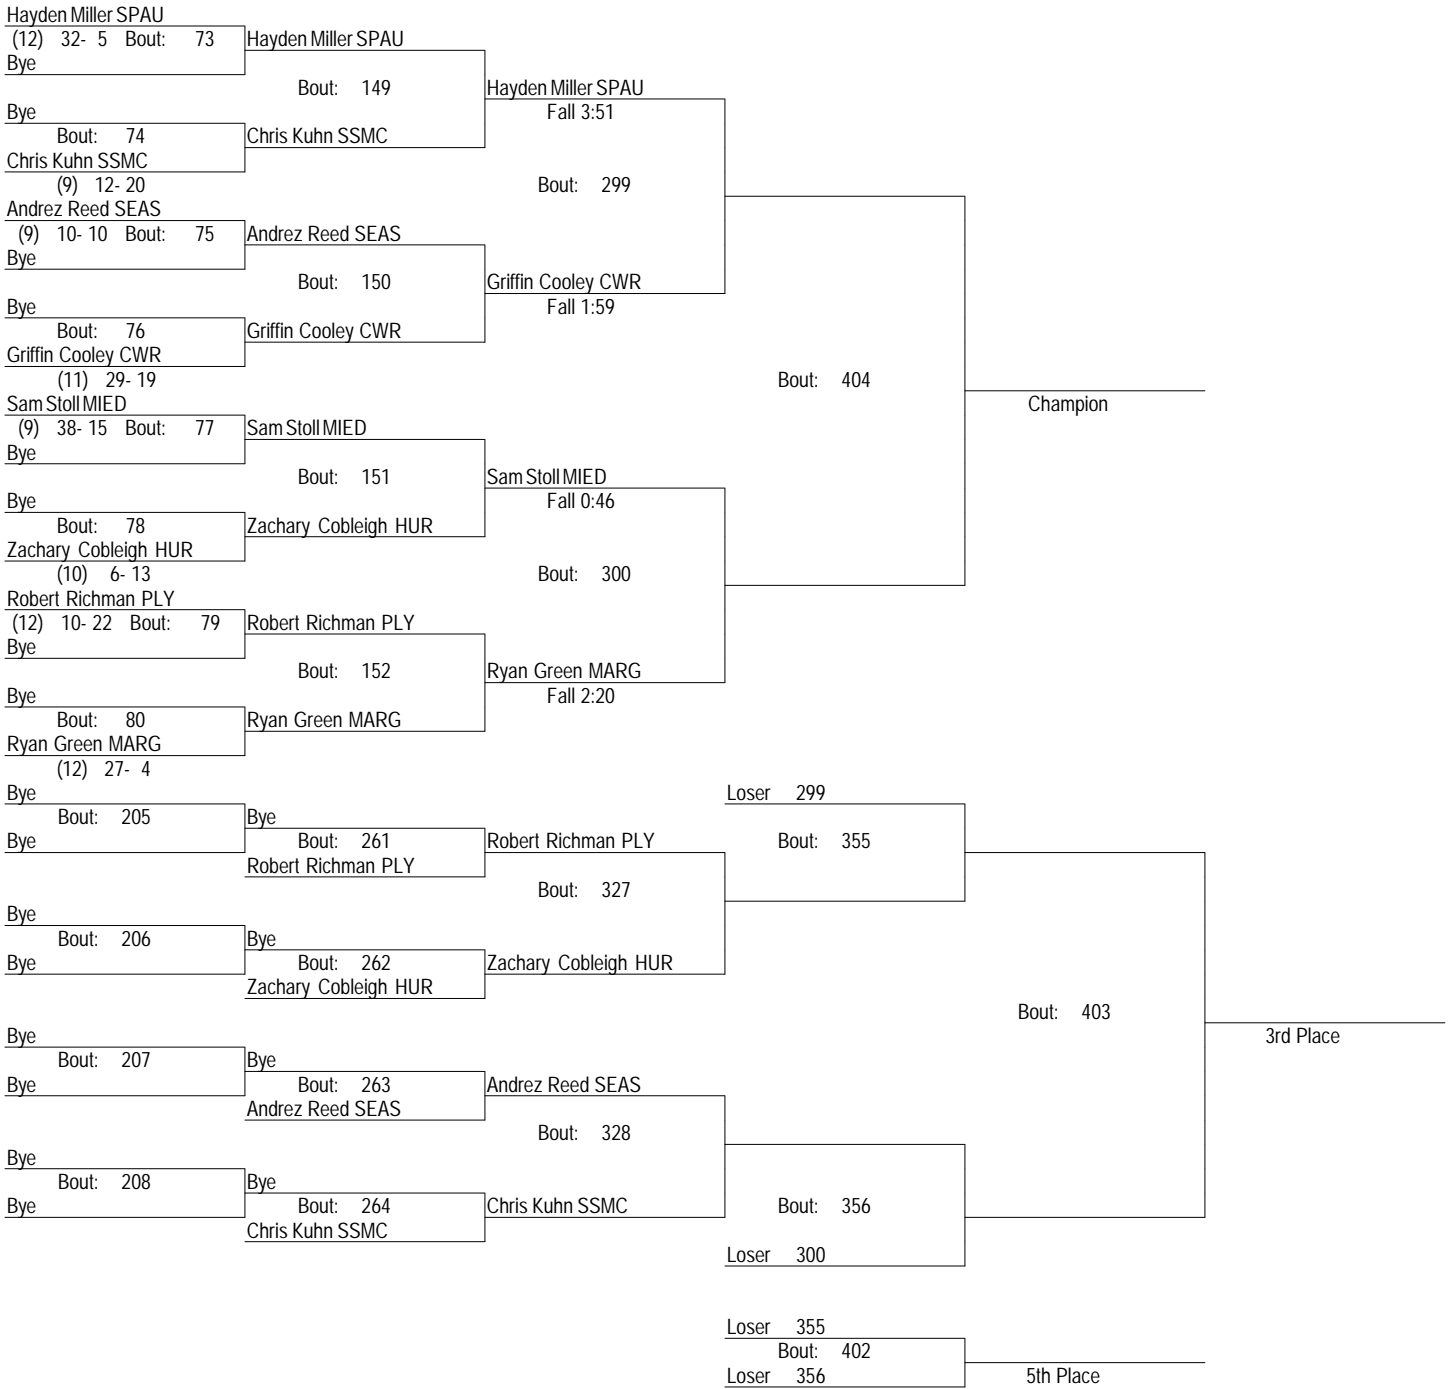

120

Sectional Wrestling Tournament

2/27/15-2/28/15

126

Sectional Wrestling Tournament

2/27/15-2/28/15

132

Sectional Wrestling Tournament

2/27/15-2/28/15

138

Sectional Wrestling Tournament

2/27/15-2/28/15

145

Sectional Wrestling Tournament

2/27/15-2/28/15

152

Sectional Wrestling Tournament

2/27/15-2/28/15

160

Sectional Wrestling Tournament

2/27/15-2/28/15

170

Sectional Wrestling Tournament

2/27/15-2/28/15

182

Sectional Wrestling Tournament

2/27/15-2/28/15

220

Sectional Wrestling Tournament

2/27/15-2/28/15

285