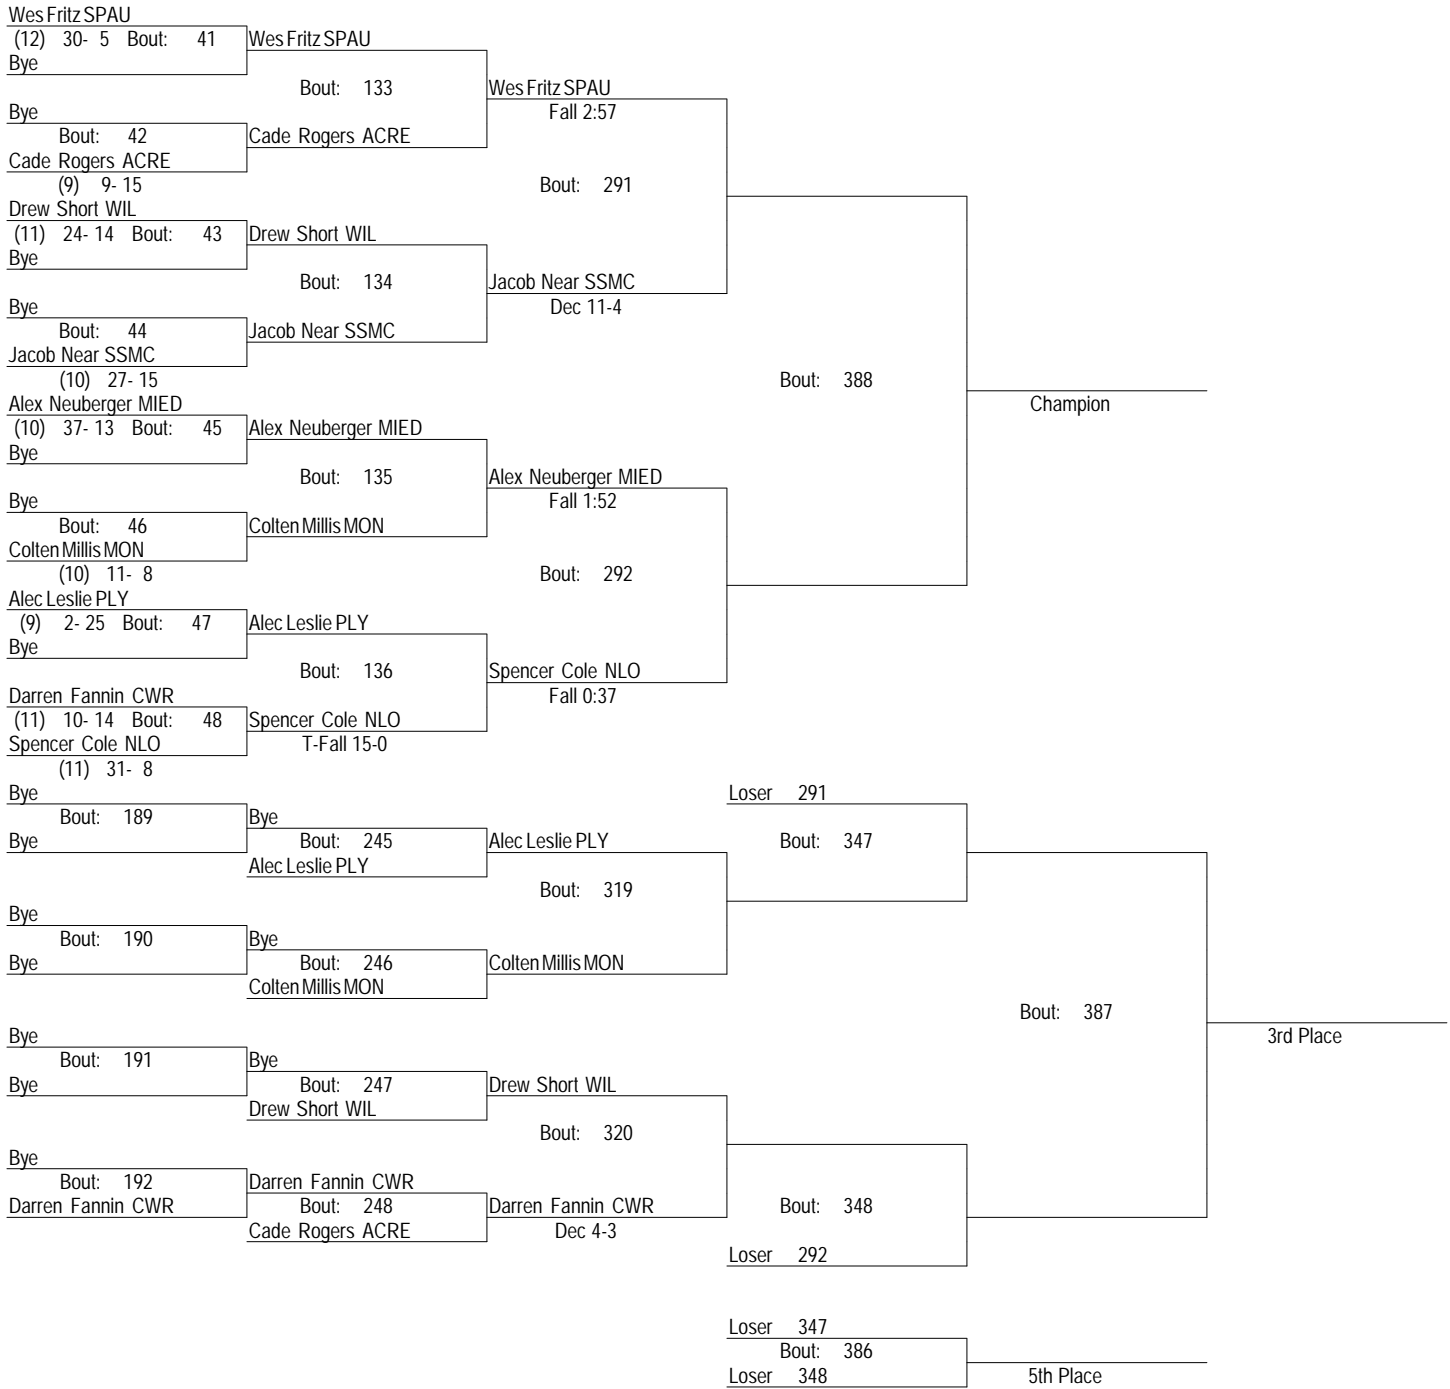

Sectional Wrestling Tournament

2/27/15-2/28/15

106

Sectional Wrestling Tournament

2/27/15-2/28/15

113

Sectional Wrestling Tournament

2/27/15-2/28/15

120

Sectional Wrestling Tournament

2/27/15-2/28/15

126

Sectional Wrestling Tournament

2/27/15-2/28/15

132

Sectional Wrestling Tournament

2/27/15-2/28/15

138

Sectional Wrestling Tournament

2/27/15-2/28/15

145

Sectional Wrestling Tournament

2/27/15-2/28/15

152

Sectional Wrestling Tournament

2/27/15-2/28/15

160

Sectional Wrestling Tournament

2/27/15-2/28/15

170

Sectional Wrestling Tournament

2/27/15-2/28/15